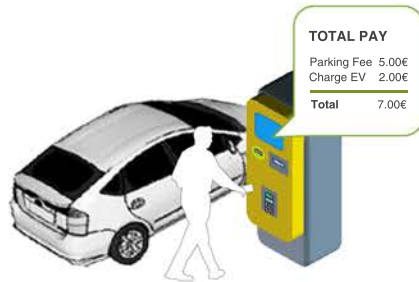

E CirCarLife

Soluciones de recarga inteligente para vehículos eléctricos
Intelligent recharging system for electric vehicles

Follow us on:

Multipoint system Work Flow

RS-485

Ethernet

1

At entry **P** in

Identification options:

- Barcode
- Magnetic Stripe
- RFID

2

P the car **P**lug the car in

3

Identify with parking ticket

4

Select space Nr.

Select charging mode:

- Standard
- Fast
- Scheduled
- Immediate

5

At exit **P**ay parking & Electric Charge (Time or kWh) **S**top the charge after payment

6

Plug the car out

7

P out