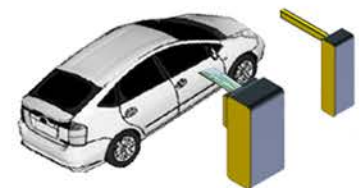

Identification options:

- Barcode
- Magnetic Stripe
- RFID

2

P the car **P**lug the car in

3

Identify with parking ticket

4

Select space Nr.

Select charging mode:

- Standard
- Fast
- Scheduled
- Immediate

5

At exit **P**ay parking & Electric Charge (Time or kWh) **S**top the charge after payment

6

Plug the car out

7

P out