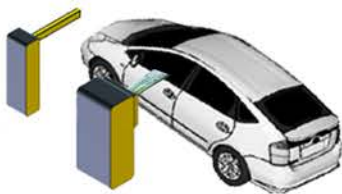

E CirCarLife

Soluciones de recarga inteligente para vehículos eléctricos
Intelligent recharging system for electric vehicles

Follow us on:

Multipoint system Work Flow

RS-485

Ethernet

1

At entry **P** in

Identification options:

- Barcode
- Magnetic Stripe
- RFID

2

P the car **P**lug the car in

3

Identify with parking ticket

4

Select space Nr.